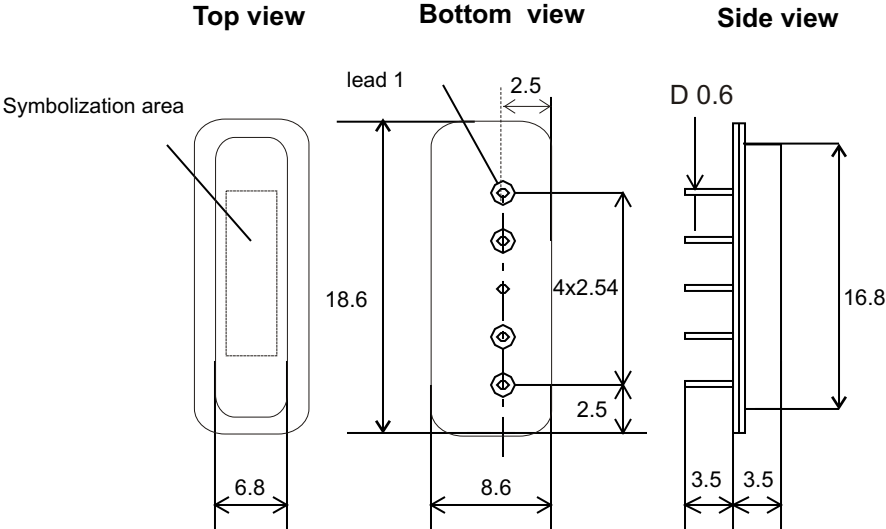

SIP6M

Dimensions in mm  
Mass 0.8 g

SIP6M